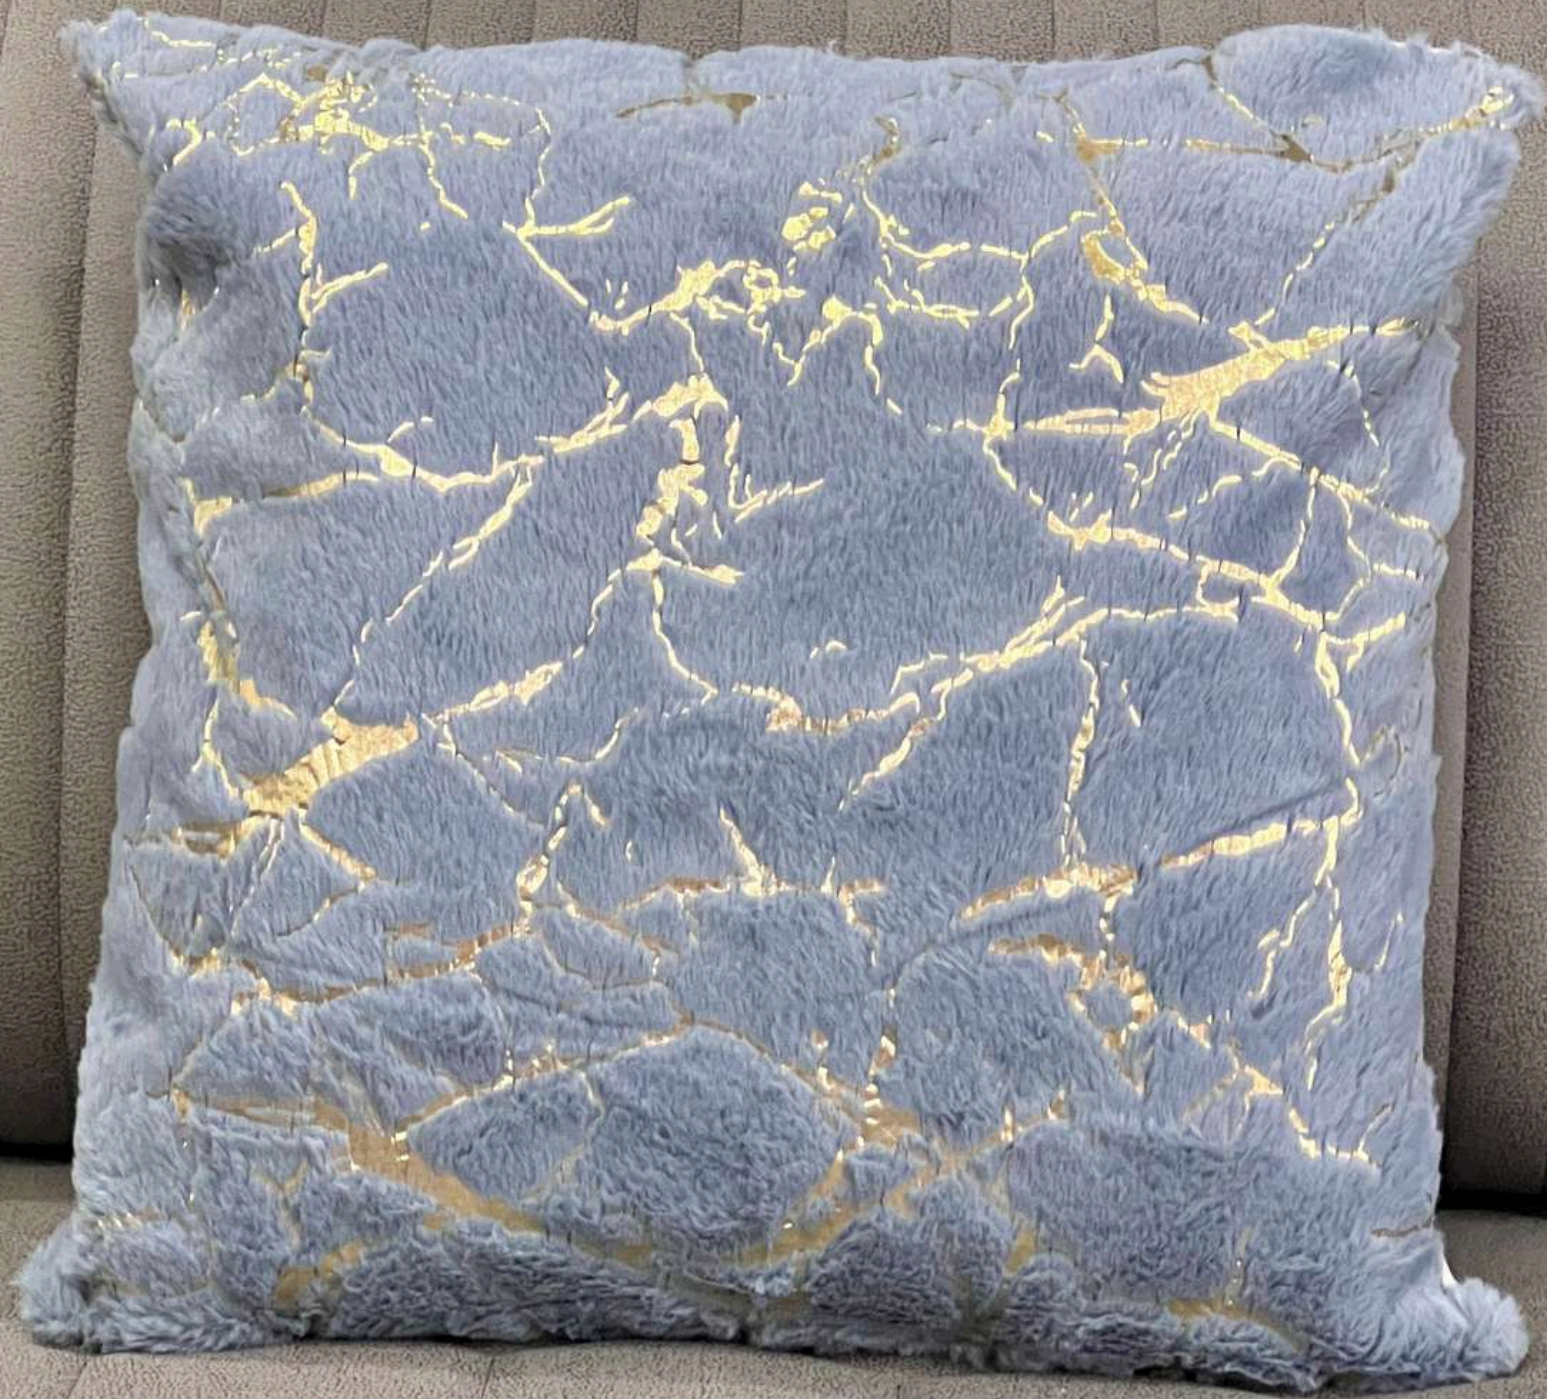

~~5000f~~

1500f